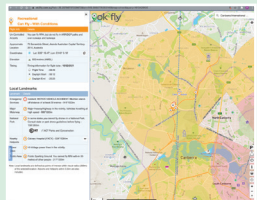

# Are you ok2fly?

ok2fly is Australia's home-grown premier drone safety app developed by AvSoft Australia. ok2fly accurately depicts the operational landscape, no matter the time of day, the type of operation or changes in airspace. We understand the needs of pilots and have developed ok2fly to help streamline the drone flight planning process.

ok2fly is fully CASA approved and integrated with the CASA RPAS Platform.

ok2fly is a comprehensive tool:

- 📍 Detailed visualization of runway splays and airport envelopes
- 📍 Extended radius review of the drone flight area
- 📍 Street level vector map of the whole of Australia
- 📍 Fully implements the CASA RPAS Rules
- 📍 Detailed reporting beyond the basic "yes I can" or "no I can't fly"
- 📍 Configure to match your drone pilot qualifications
- 📍 Map adjusts to reflect activity at proposed flight time
- 📍 Real-time activation and visualization of Restricted and Danger areas
- 📍 Automatic visualisation of NOTAM's effecting drone operations
- 📍 Continuously updated NAIPS NOTAM information
- 📍 Links to supplemental decision-making information
- 📍 Radio frequency data for FIA and airport communications
- 📍 Additional aviation data to aid drone flight planning
- 📍 AvSoft Australia is a CASA Part 175 approved data provider

When you tap on the ok2fly map you are provided with detailed information about the planned flight location. This includes points of interest within your chosen visual radius.

ok2fly clearly displays the envelopes around controlled and non-controlled aerodromes along with controlled aerodrome arrival and departure splays.