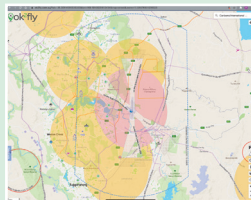

# Are you ok2fly?

ok2fly is Australia's home-grown premier drone safety app developed by AvSoft Australia. ok2fly accurately depicts the operational landscape, no matter the time of day, the type of operation or changes in airspace. We understand the needs of pilots and have developed ok2fly to help streamline the drone flight planning process.

ok2fly is fully CASA approved and integrated with the CASA RPAS Platform.

ok2fly is a comprehensive tool:

- 📍 Detailed visualization of runway splays and airport envelopes
- 📍 Extended radius review of the drone flight area
- 📍 Street level vector map of the whole of Australia
- 📍 Fully implements the CASA RPAS Rules
- 📍 Detailed reporting beyond the basic "yes I can" or "no I can't fly"
- 📍 Configure to match your drone pilot qualifications
- 📍 Map adjusts to reflect activity at proposed flight time
- 📍 Real-time activation and visualization of Restricted and Danger areas
- 📍 Automatic visualisation of NOTAM's effecting drone operations
- 📍 Continuously updated NAIPS NOTAM information
- 📍 Links to supplemental decision-making information
- 📍 Radio frequency data for FIA and airport communications
- 📍 Additional aviation data to aid drone flight planning
- 📍 AvSoft Australia is a CASA Part 175 approved data provider

When you tap on the ok2fly map you are provided with detailed information about the planned flight location. This includes points of interest within your chosen visual radius.

ok2fly clearly displays the envelopes around controlled and non-controlled aerodromes along with controlled aerodrome arrival and departure splays.