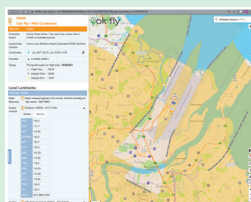

ok2fly provides detailed aerodrome information including Communications frequencies, elevation and location coordinates. Aerodrome envelopes are colour coded based on the selected pilot type, namely REOC, Commercial Excluded or Recreational.