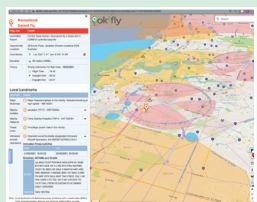

ok2fly is fully CASA approved and integrated with the CASA RPAS Platform.

ok2fly is a comprehensive tool:

- 📍 Detailed visualization of runway splays and airport envelopes
- 📍 Extended radius review of the drone flight area
- 📍 Street level vector map of the whole of Australia
- 📍 Fully implements the CASA RPAS Rules
- 📍 Detailed reporting beyond the basic "yes I can" or "no I can't fly"
- 📍 Configure to match your drone pilot qualifications
- 📍 Map adjusts to reflect activity at proposed flight time
- 📍 Real-time activation and visualization of Restricted and Danger areas
- 📍 Automatic visualisation of NOTAM's effecting drone operations
- 📍 Continuously updated NAIPS NOTAM information
- 📍 Links to supplemental decision-making information
- 📍 Radio frequency data for FIA and airport communications
- 📍 Additional aviation data to aid drone flight planning
- 📍 AvSoft Australia is a CASA Part 175 approved data provider

When you tap on the ok2fly map you are provided with detailed information about the planned flight location. This includes points of interest within your chosen visual radius.

ok2fly clearly displays the envelopes around controlled and non-controlled aerodromes along with controlled aerodrome arrival and departure splays.

ok2fly reports on known aerial activity in the vicinity of the planned flight location. This can be for UAV activity through to lower level aviation operations.

ok2fly provides detailed aerodrome information including Communications frequencies, elevation and location coordinates. Aerodrome envelopes are colour coded based on the selected pilot type, namely REOC, Commercial Excluded or Recreational.